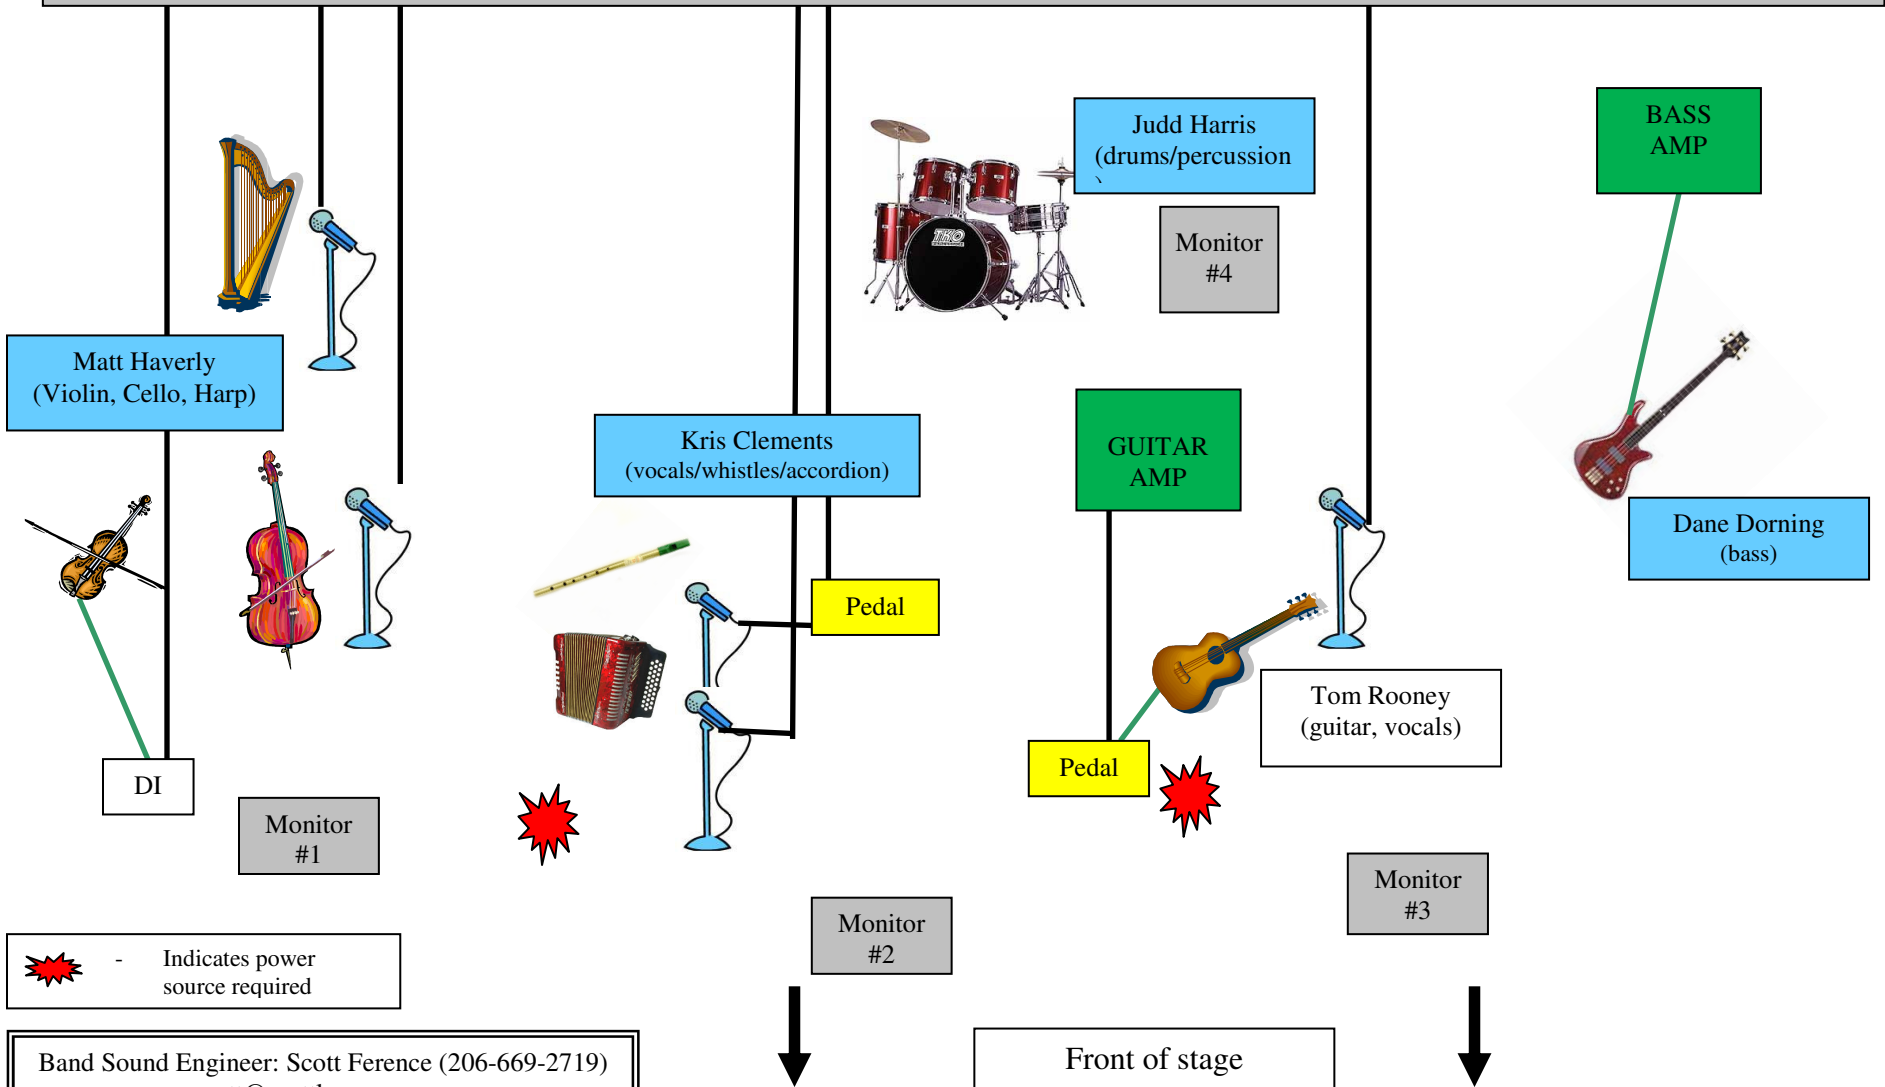

## Stage Plot

- Equipment Requirements:
- \*2 vocal mics & mic stands
  - \*3 instrument mics (harp, cello, accordion)
  - \*Necessary amount of drum mics
  - \*6 XLR Cables (+ drum mics)
  - \*4 monitors

Seven (6) XLR input connections (plus drum kit mics as needed)

 - Indicates power source required

Band Sound Engineer: Scott Ferenc (206-669-2719)  
 scott@seattlerazors.com  
 Band will provide all DI boxes and instrument cables