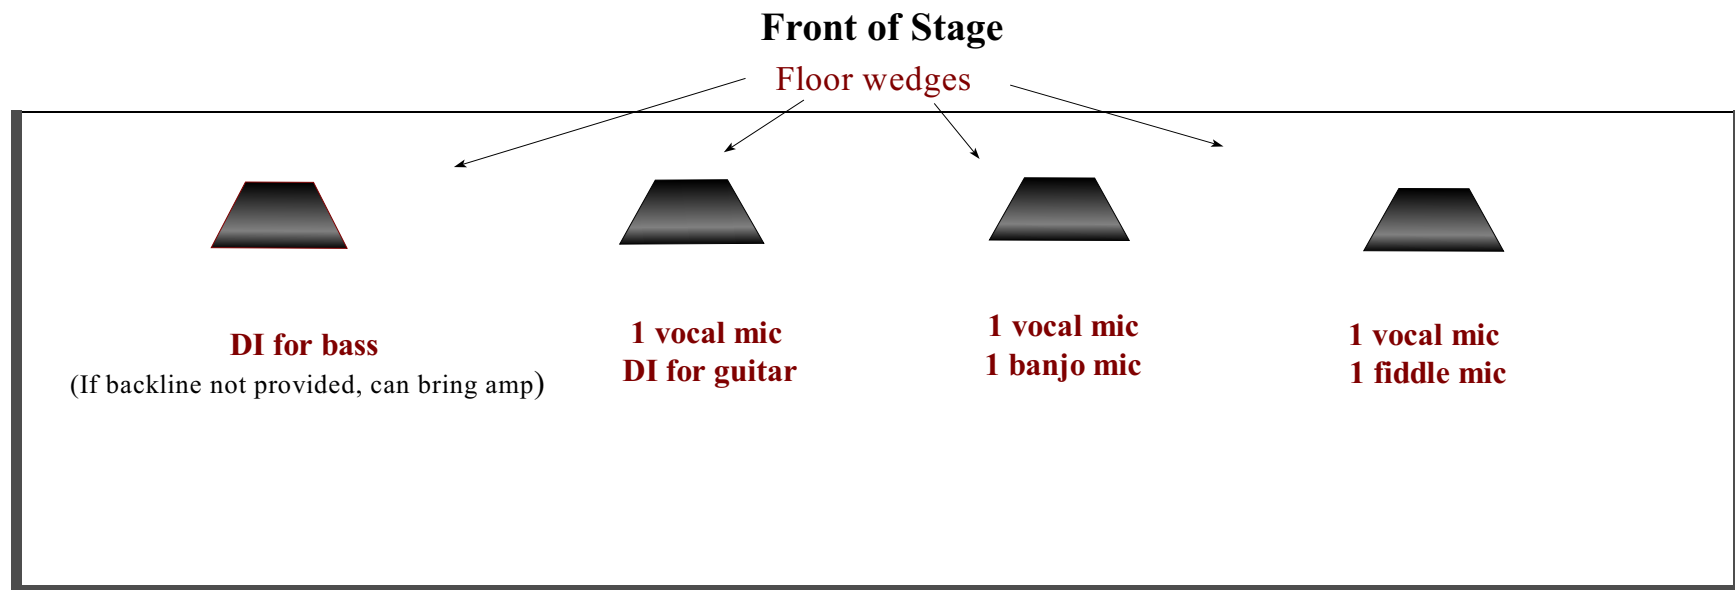

Delta Reign Stage Plot

3 Vocal Microphones
1 Banjo Mic
1 fiddle mic
1 Guitar DI
1 Bass DI
Bass amp (for upright bass)

Vocal mic's should be Sure Beta 58's or equivalent

Banjo mic: Sure Beta 57 or equivalent

fiddle mic: Sure SM 57 or equivalent

*Any questions should be directed to Pat Murphy ~ Delta Reign ~ 251-633-5378 h or 251 554-6780c
murphy5378@bellsouth.net*