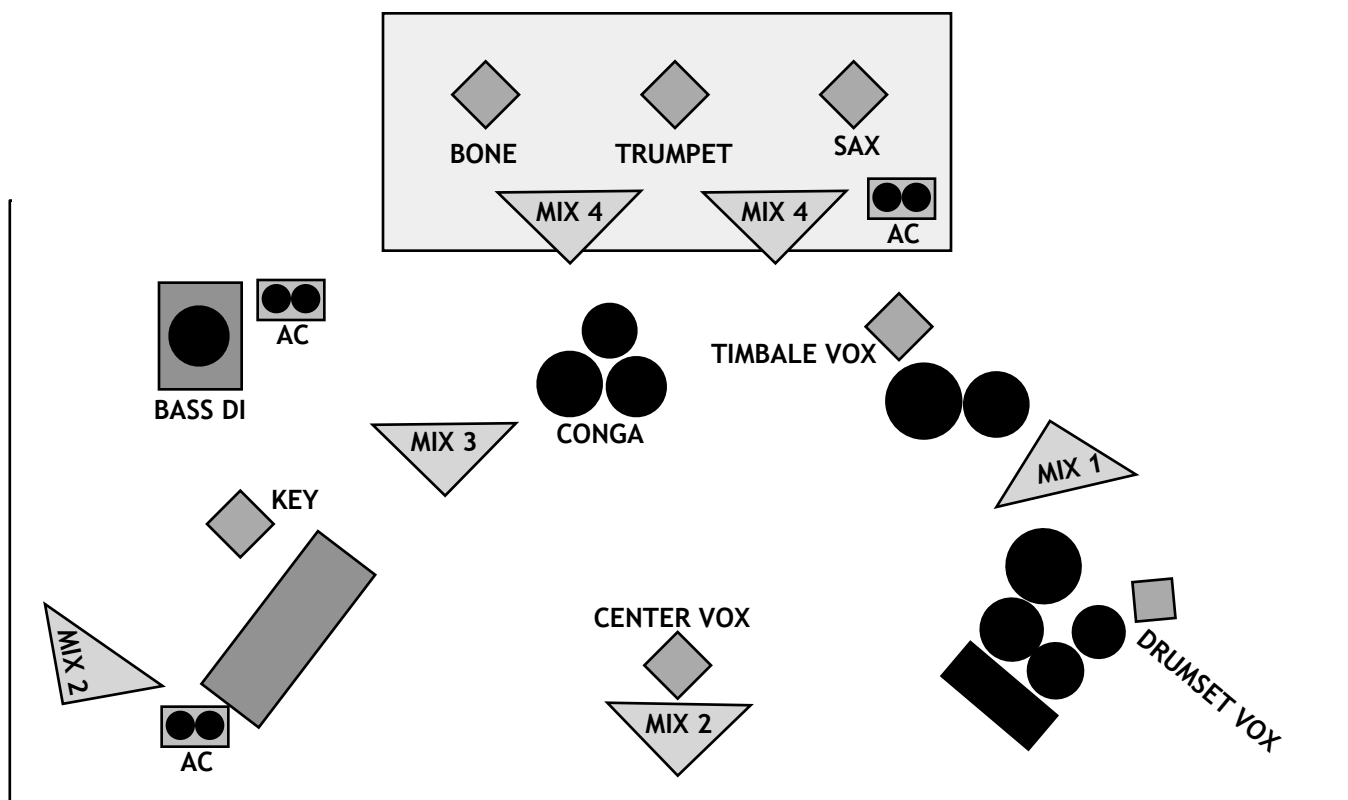

BRIAN ANDRES & THE AFRO CUBAN JAZZ CARTEL STAGE PLOT & INPUT LIST

CONTACT: BRIAN ANDRES 510.599.0536 rev. 9/2010

CHAN	INPUT	PREFERRED MIC	INSERT	COMMENT
1	KICK	52	GATE	SHORT BOOM
2	SNARE	57		SHORT BOOM
3	RACK	604	GATE	CLIP
4	RACK	604	GATE	CLIP
5	FLOOR	604	GATE	CLIP
6	OH	81		TALL BOOM
7	TIMBALE UNDER	57		SHORT BOOM
8	CONGA	57		SHORT BOOM
9	CONGA	57		SHORT BOOM
10	CONGA	57		SHORT BOOM
11	BASS	DI	COMP	-
12	KEY	DI		-
13	BONE	421	COMP	STRAIGHT
14	TRUMPET	421	COMP	STRAIGHT
15	SAX	421		BOOM
17	DRUMSET VOX	BETA 58		TALL BOOM
18	CENTER VOX	BETA 58	COMP	TALL BOOM
19	KEY VOX	BETA 58		TALL BOOM
20	TIMBALE VOX	BETA 58		TALL BOOM
21				
22				
23				
24				