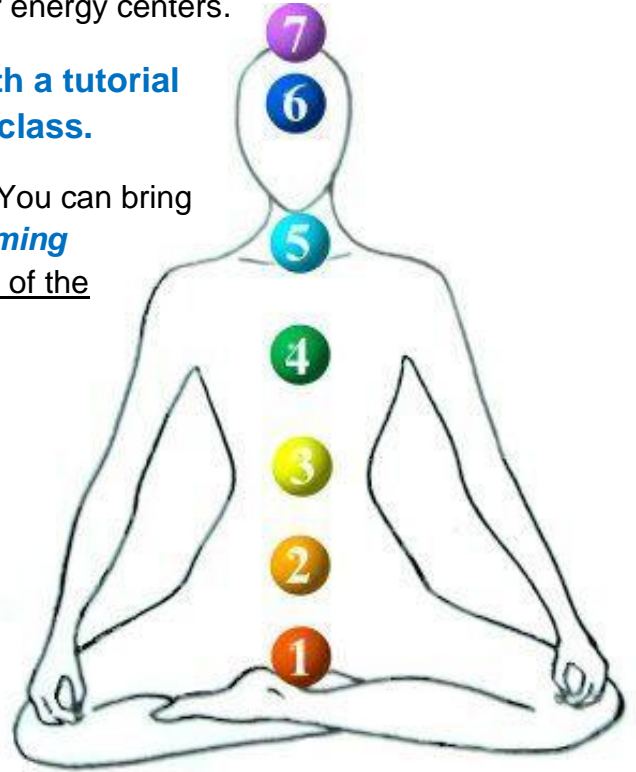

**Now -
Drum Circles
during the
daytime!**

Santa Fe Harmony Center

Sacred Drum Circle Classes

Chakra Rhythm Series for Healing and Personal Transformation

Chakras are energy centers in our body, corresponding to different aspects of our physical, mental, emotional, and spiritual life. In this Sacred Drum Circle Class series, you will learn how to drum rhythms that resonate to specific chakra frequencies.

Each month will focus on a different chakra. These classes provide a fun, upbeat way to access and "charge up" each of your energy centers.

Classes are 10am-Noon on Wednesdays, with a tutorial for newcomers from 9:45-10am before each class.

The cost is $10 per class, or $30 for four sessions. You can bring your own drum, or use one of ours. ***No prior drumming experience is required***, and you can start with any of the chakra rhythms. Check it out!

2011/2012 Chakra Drum Circle Class

Month	Chakra	Focus
June	Root	Grounding
July	Sacral	Creativity
August	Solar Plexus	Self-Esteem
September	Heart	Love & Healing
October	Throat	Truth and Will
Nov/Dec	Brow	Intuition
Jan 2012	Crown	Spiritual Connection

The complete class schedule is posted on our website at www.santafeharmonycenter.com, or call 505-989-3507 for more information.

We also offer sacred drum circles for therapeutic centers, schools, organizations, and special events.

Jim Kinney and Jennifer Peters are co-founders of the Santa Fe Harmony Center, which provides hand drumming, music, energetic medicine, and workshops for healing and personal transformation. Jim has led drum circles for over 20 years, specializing in African, Latin, and Native American traditions. He also makes and repairs drums.

Jim and Jennifer are Human Potential Practitioners, providing experiential approaches to healing for over 20 years, using methods from western psychology, neuro-linguistic programming, sound healing, and indigenous cultures.