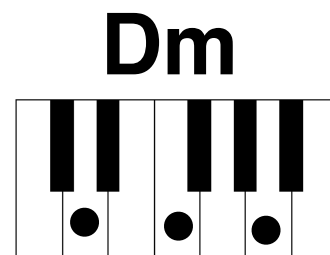

THE DREIDEL SONG

Keys

Klezmer Groove

Intro---Shh!

Verse:

D D D A7
A7 A7 A7 D

Chorus:

D D D A7
A7 A7 A7 D

Instrumental:

Dm Dm Dm A7
A7 A7 A7 Dm

V-C-I, V-C-I, V-C-I, **STOP!**

Instrumental: 4 x'sStart SLOW, get FASTER and FASTER, until:

Final Chorus

End with a **D!** on "Hey!"