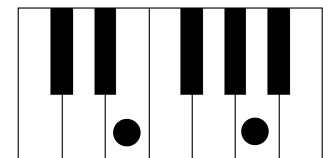

ROCKIN' RUDOLPH *Keys 2*

Intro---Lick!

"Straight 8's w/accents"

Power Chords:

E

A

B

Verse: