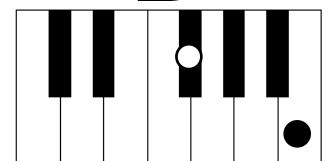

ROCKIN' RUDOLPH *Keys 2*

Intro---Lick!

"Straight 8's w/accents"

Power Chords:

E

A

B

Verse: