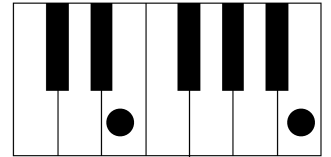

ROCKIN' RUDOLPH *Keys 2*

Intro---Lick!

"Straight 8's w/accents"

Power Chords:

E

A

B

Verse: