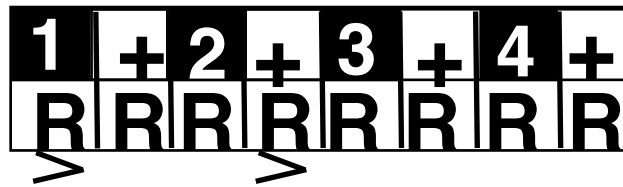

ROCKIN' RUDOLPH *Keys 2*

Intro---Lick!

"Straight 8's w/accents"

Power Chords:

E

A

B

Verse: