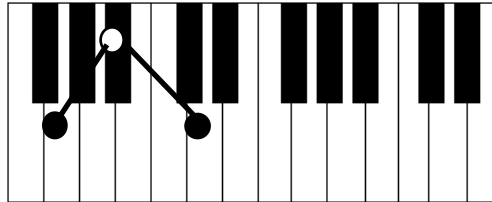

MINOR CHORDS

WHITE KEYS

C_m

G_m

F_m

D_m

E_m

A_m