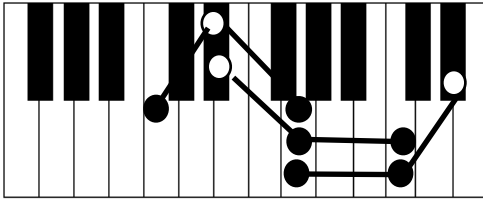

MINOR CHORDS

WHITE KEYS

C_m

G_m

F_m

D_m

E_m

A_m