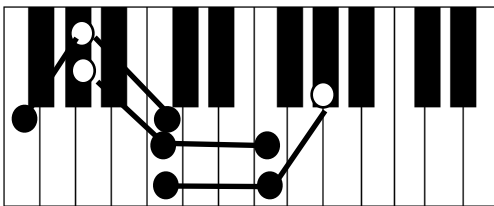

MINOR CHORDS

WHITE KEYS

C_m

G_m

F_m

D_m

E_m

A_m